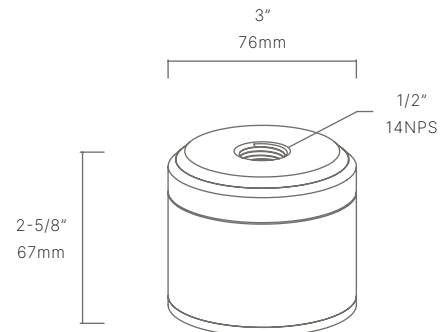

AVAILABLE FINISHES:

NAT
Natural Brass

BLP
Bronze Living Patina

BLPX
Extra Dark Bronze Living Patina

NI
Nickel PVD

DIMENSIONS	H2-5/8" x W3"
VOLTAGE	12V, 120V
FINISH	Included Natural Brass
MATERIAL	Brass

*For complete warranty terms, please visit: www.auroralight.com/warranty/